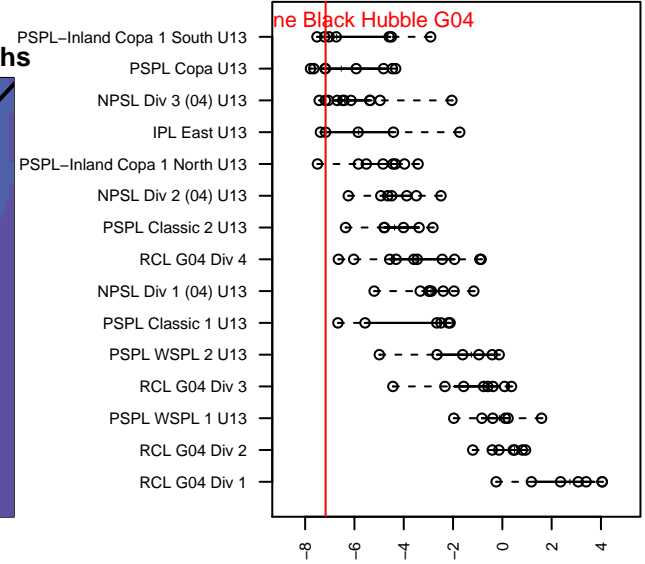

FC Spokane Black Hubble G04

FC Spokane
 Spokane, WA
 G04 total strength=480
 attack=0.43 defense=0.25
 fall league = IPL East U13
 spr league = Spr IPL East U13

alt names used:
 FC SPOKANE G04 BLACK – HUBBLE
 FC SPOKANE GU-13 SELECT HUBBLE (WA)
 FC SPOKANE HUBBLE
 FC SPOKANE G04 BLACK – HUBBLE

Venues played:
 2016 Spokane Cup U13
 2016 River City Challenge U13 (2004) U13
 2016 IPL East U13
 2016 Spr IPL East U13

FC Spokane Black Hubble G04
 Dots are actual minus expected GF (blue circles) and GA (red triangles).
 Blue line is smoothed change in attack strength. Red is smoothed change in defense strength.

**attack and defense variance (black dot)
relative to other teams
and top 10 in region**

**attack and defense rating
relative to others at age
and all opponents in last 13 months**

Performance relative to 13 month average